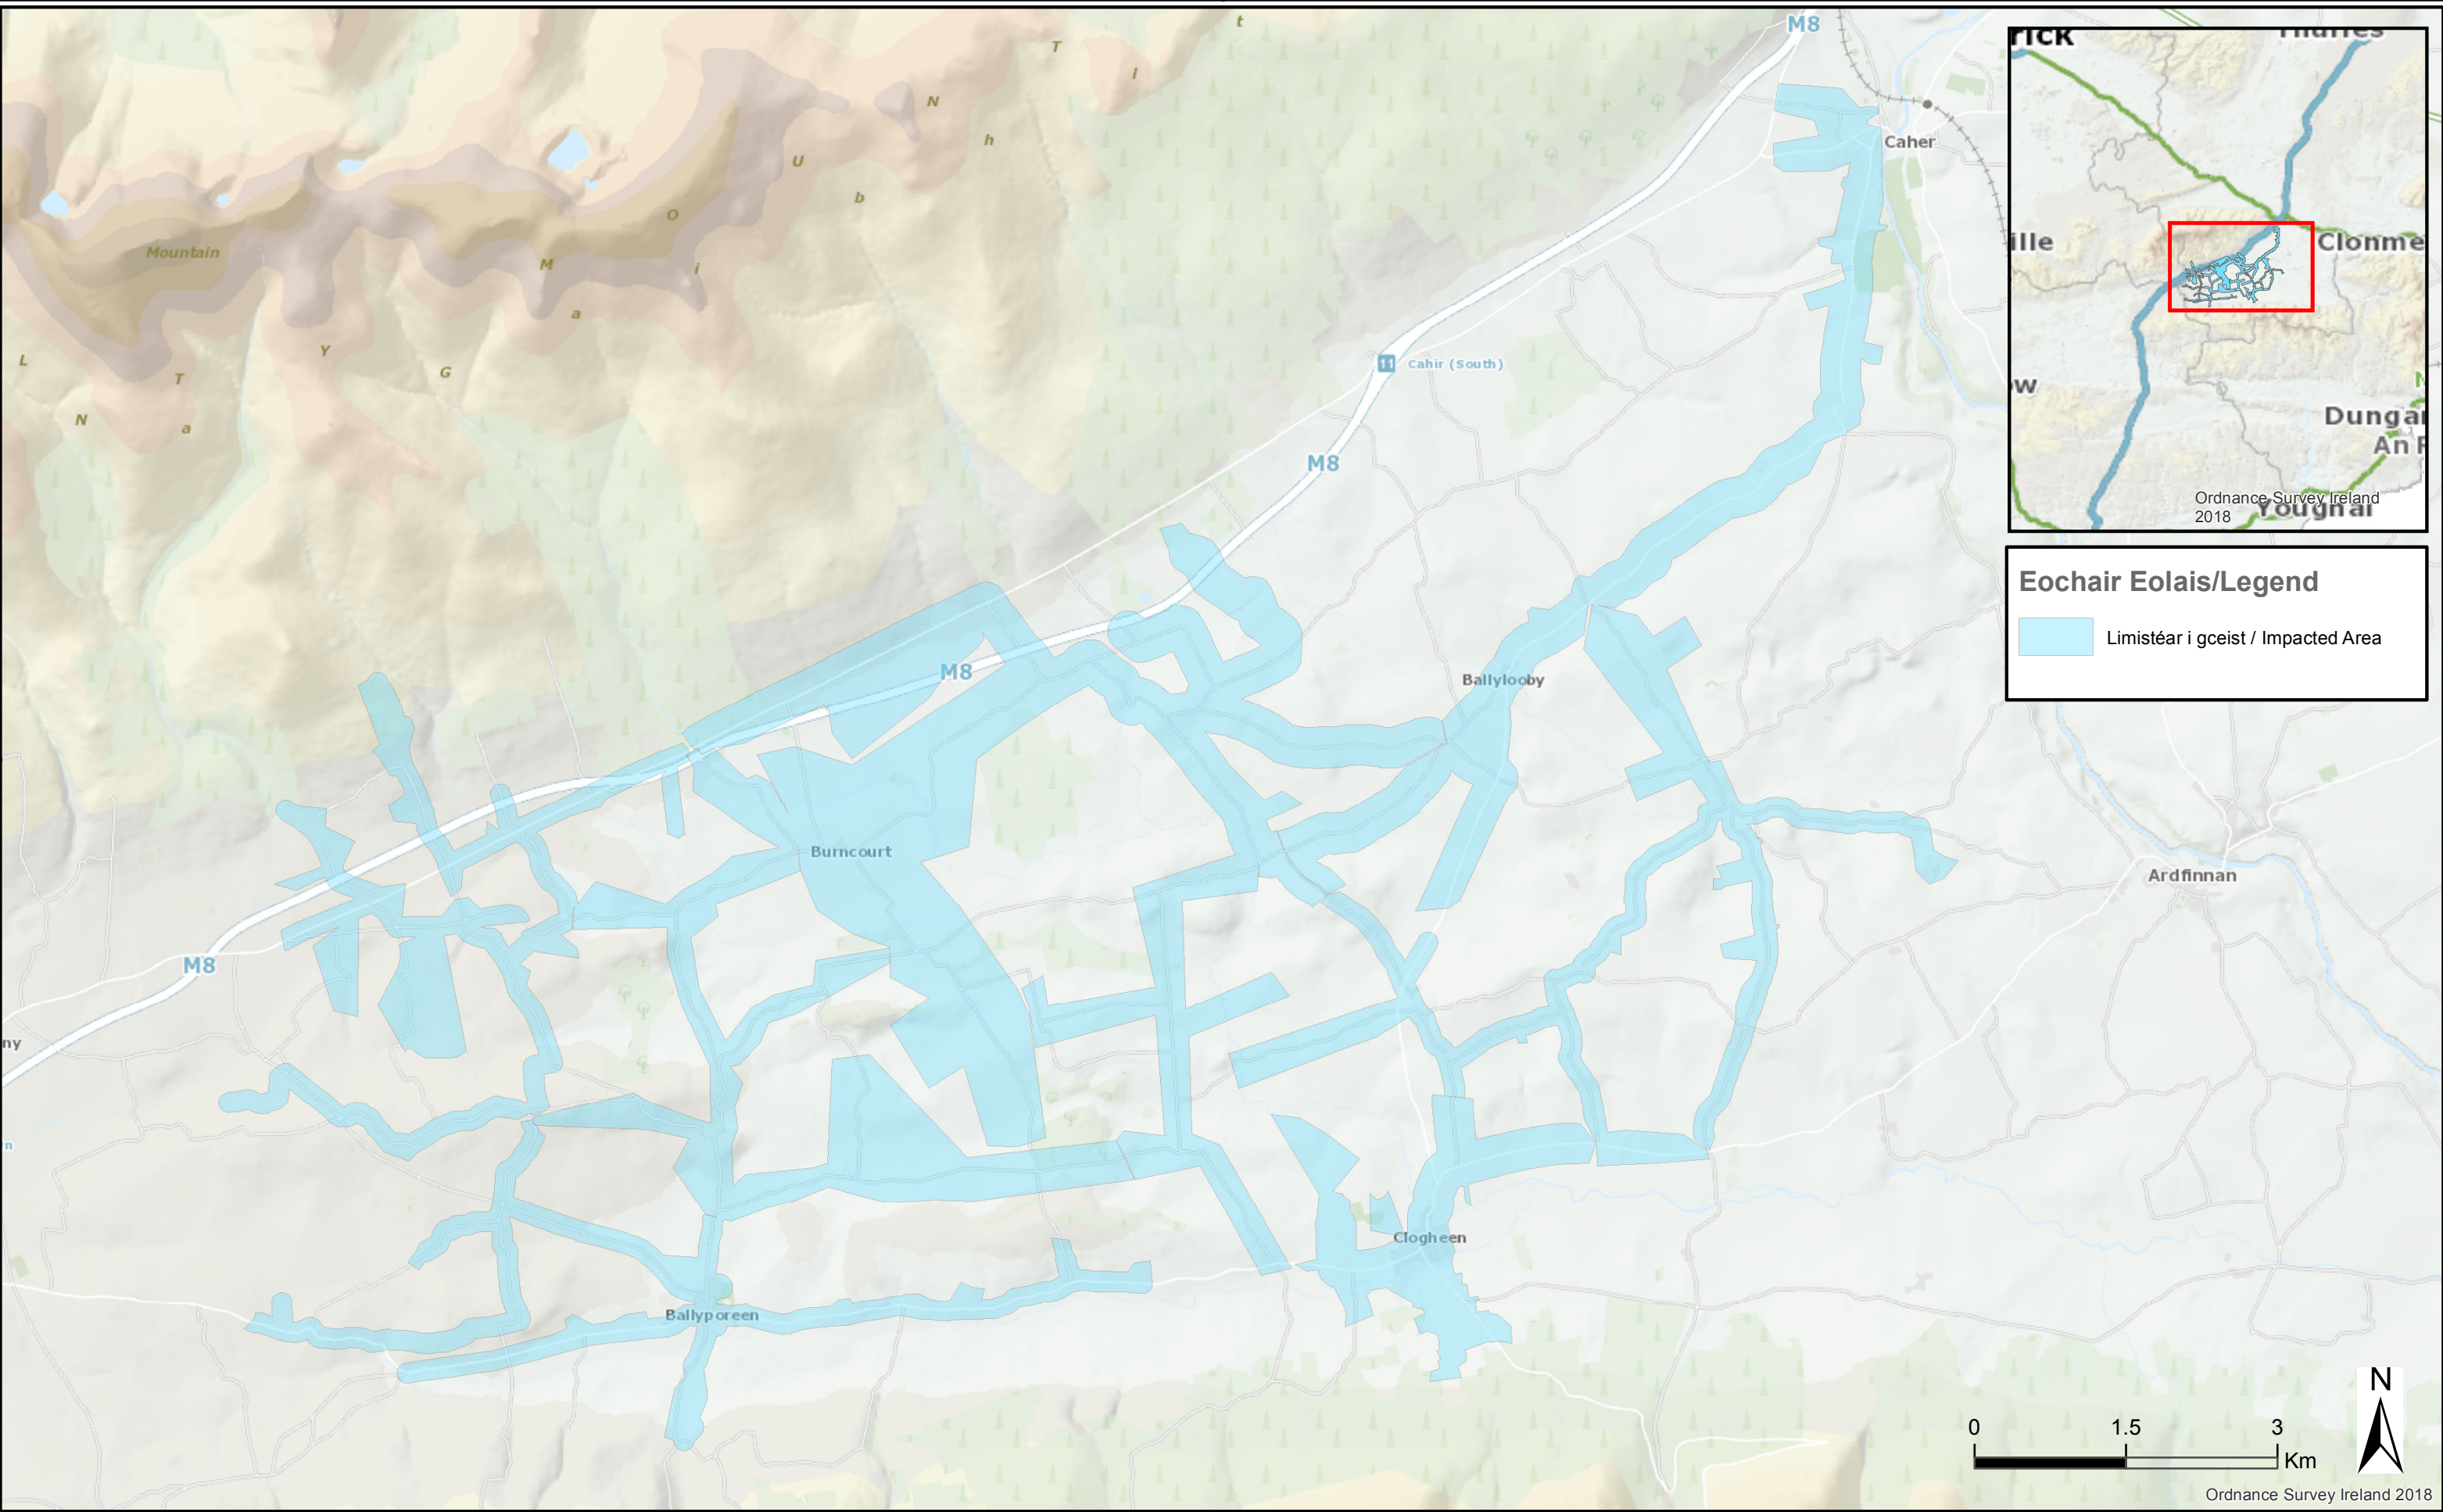

An Chúirt Dóite / Baile Uí Lúbaigh - Fógra Uisce a Fhiuchadh
Pobal Cónaithe Measta: Tuairim is 3,628
Burncourt / Ballylooby - Boil Water Notice
Estimated Residential Population: Approx. 3,628

Eochair Eolais/Legend

 Limistéar i gceist / Impacted Area