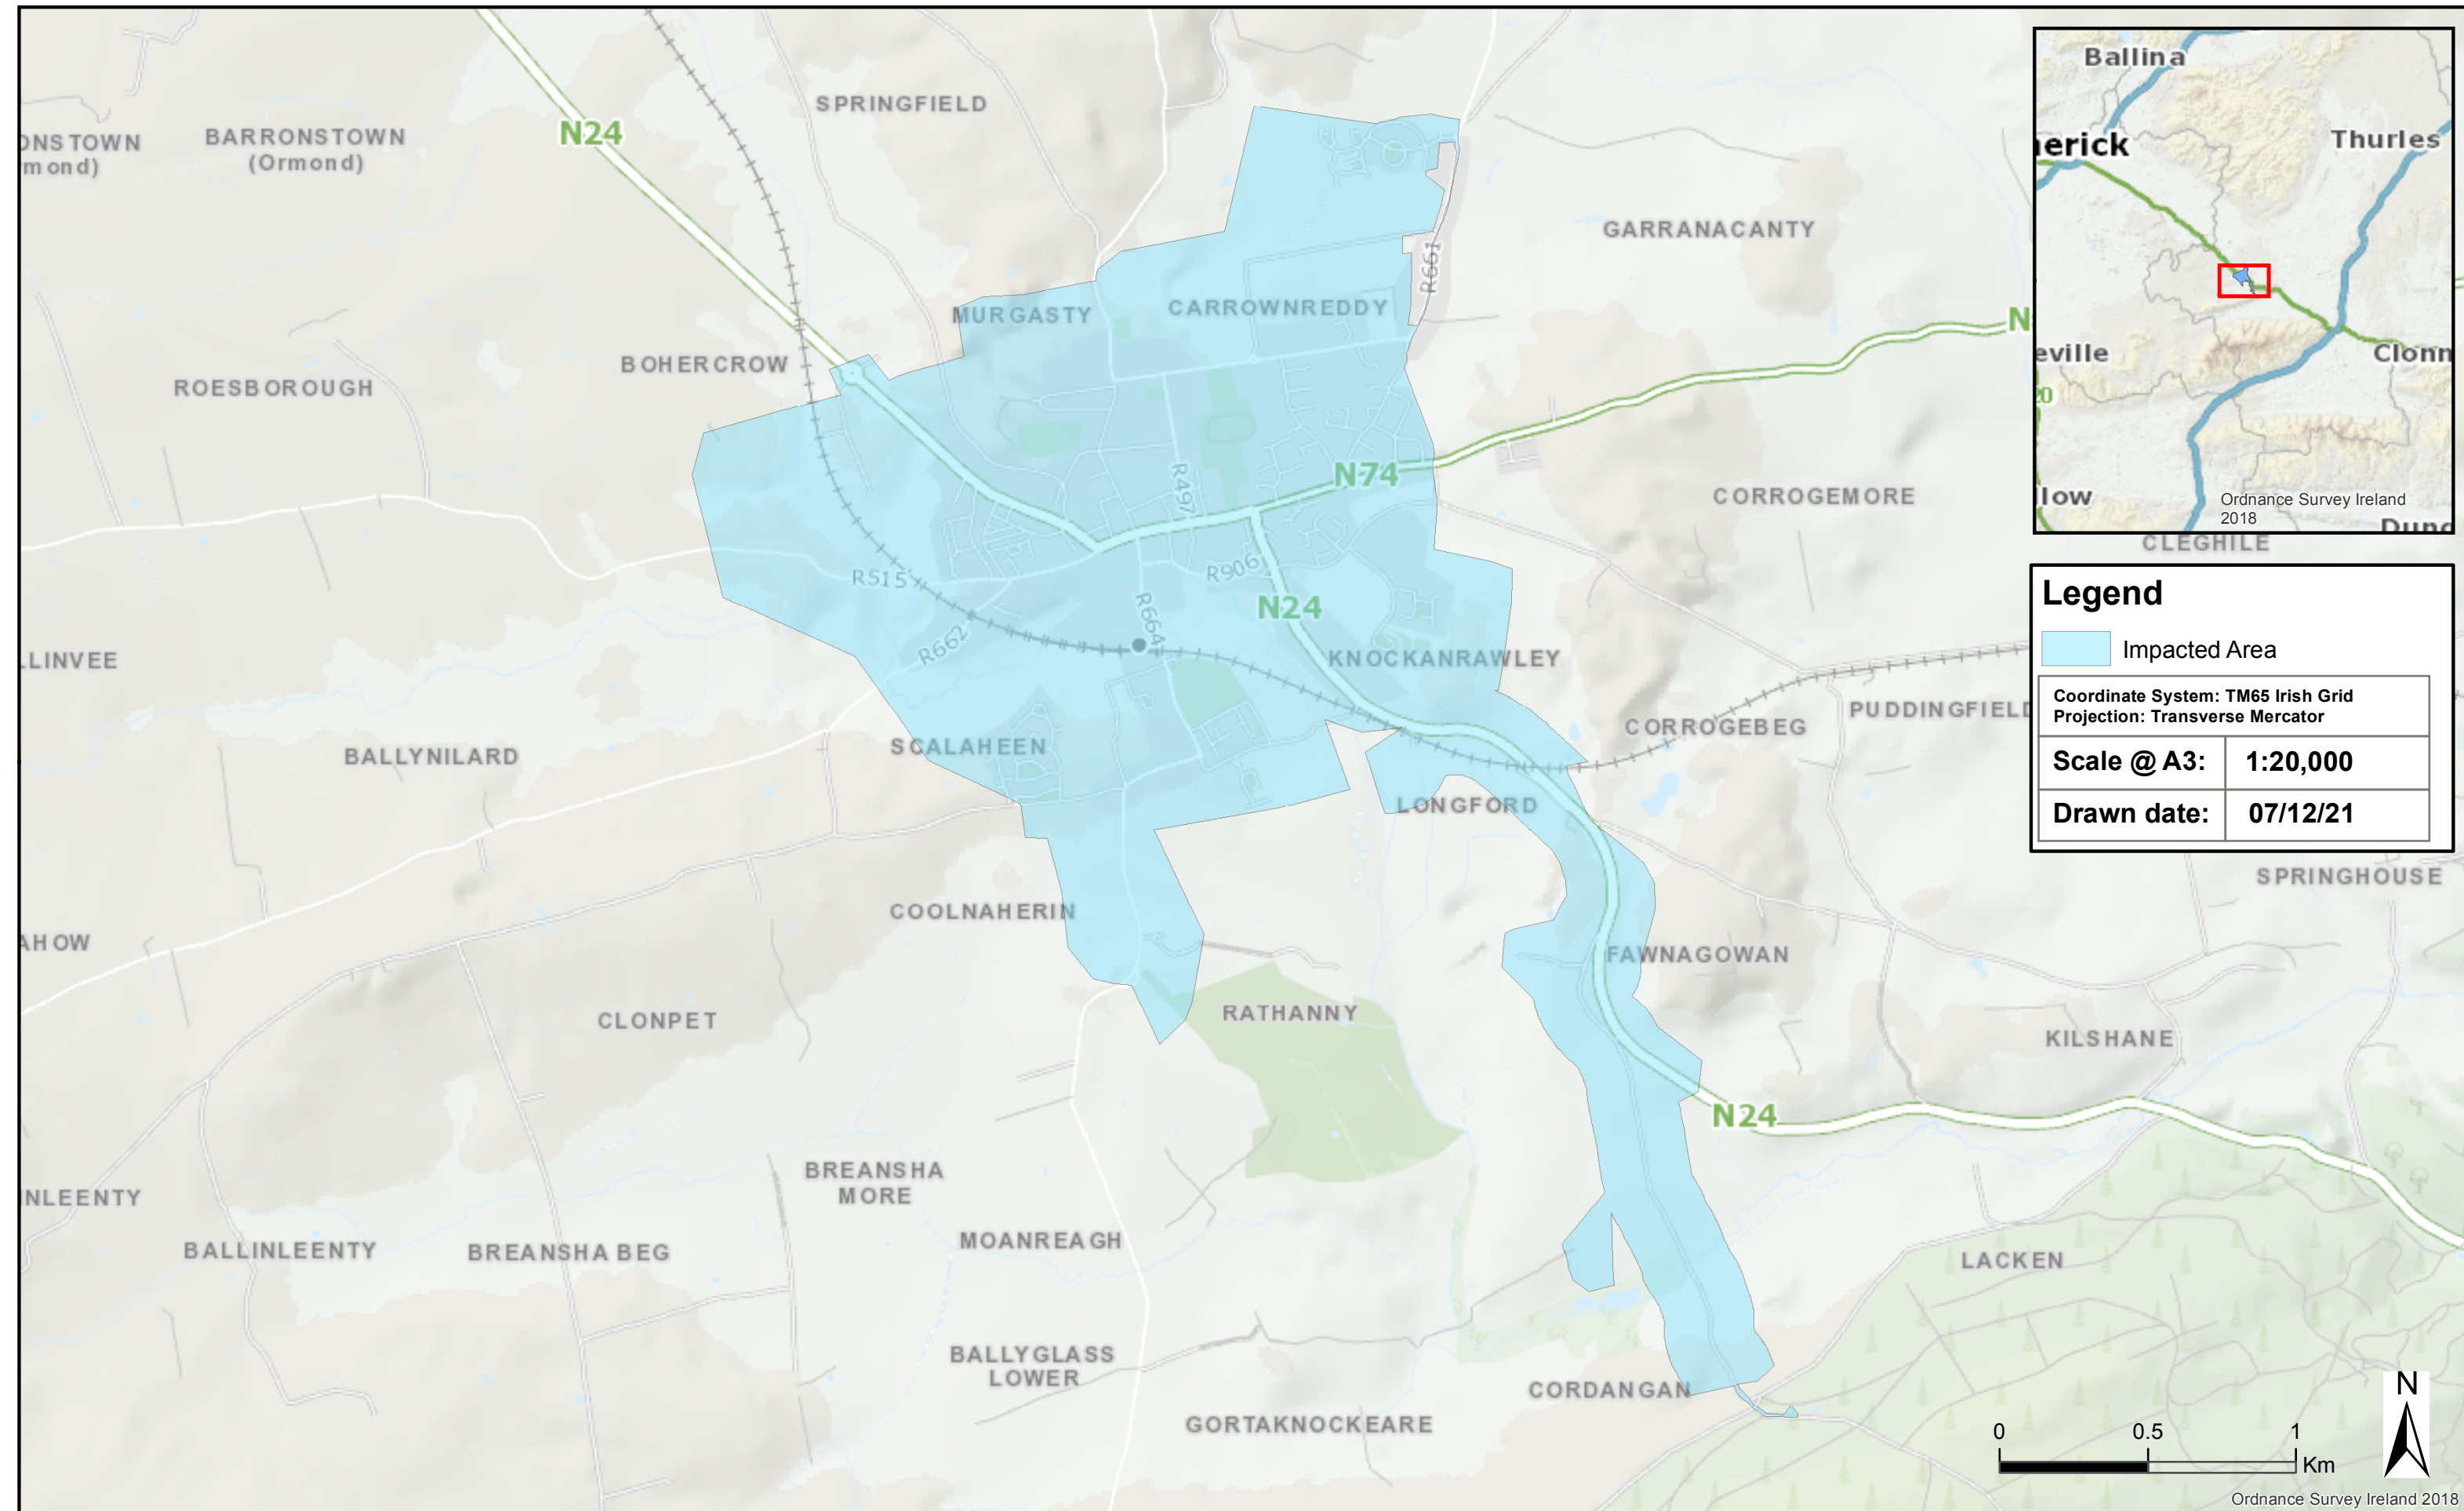

# Tipperary Town - Boil Water Notice

## Estimated Residential Population: 4,818

**Legend**

Impacted Area

Coordinate System: TM65 Irish Grid  
Projection: Transverse Mercator

|             |          |
|-------------|----------|
| Scale @ A3: | 1:20,000 |
| Drawn date: | 07/12/21 |